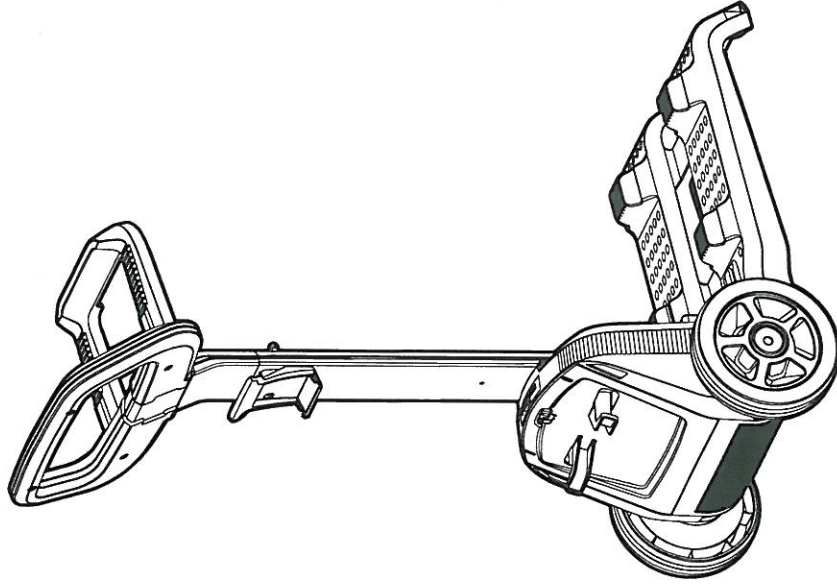

Robotic Pool Cleaner K-Bot Saturn Series SX3

Branch Locations:
Perth
 Belmont Store
 Ph. 08 9362 4022
 Email: perth@autopool.com.au

Melbourne
 Nunawading Store
 Ph. 1300 656 956
 Email: melbourne@autopool.com.au